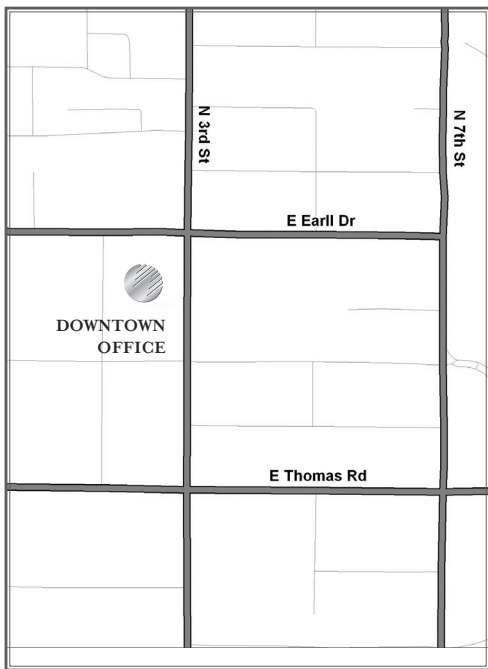

HORIZON EYE SPECIALISTS
& LASIK CENTER

We are located inside the SCF Arizona building on the 12th floor.

DOWNTOWN OFFICE

3030 N. 3rd Street, Suite 1250 • Phoenix, AZ 85012

(602) HORIZON ● www.HorizonLaserVision.com