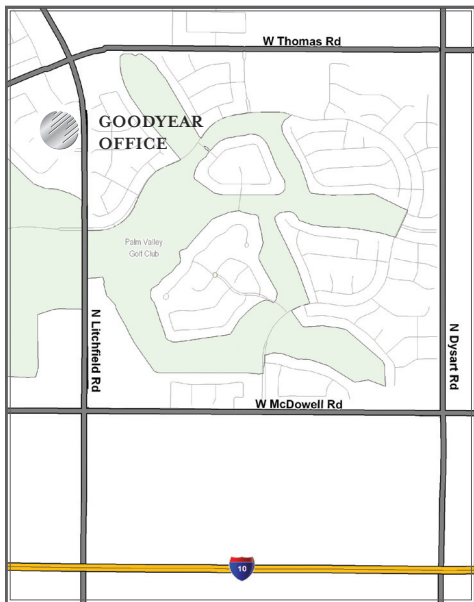

HORIZON EYE SPECIALISTS
& LASIK CENTER

We are located inside the West Valley Vision building.

GOODYEAR OFFICE

2580 N. Litchfield Road • Goodyear, AZ 85395

(602) HORIZON ● www.HorizonLaserVision.com